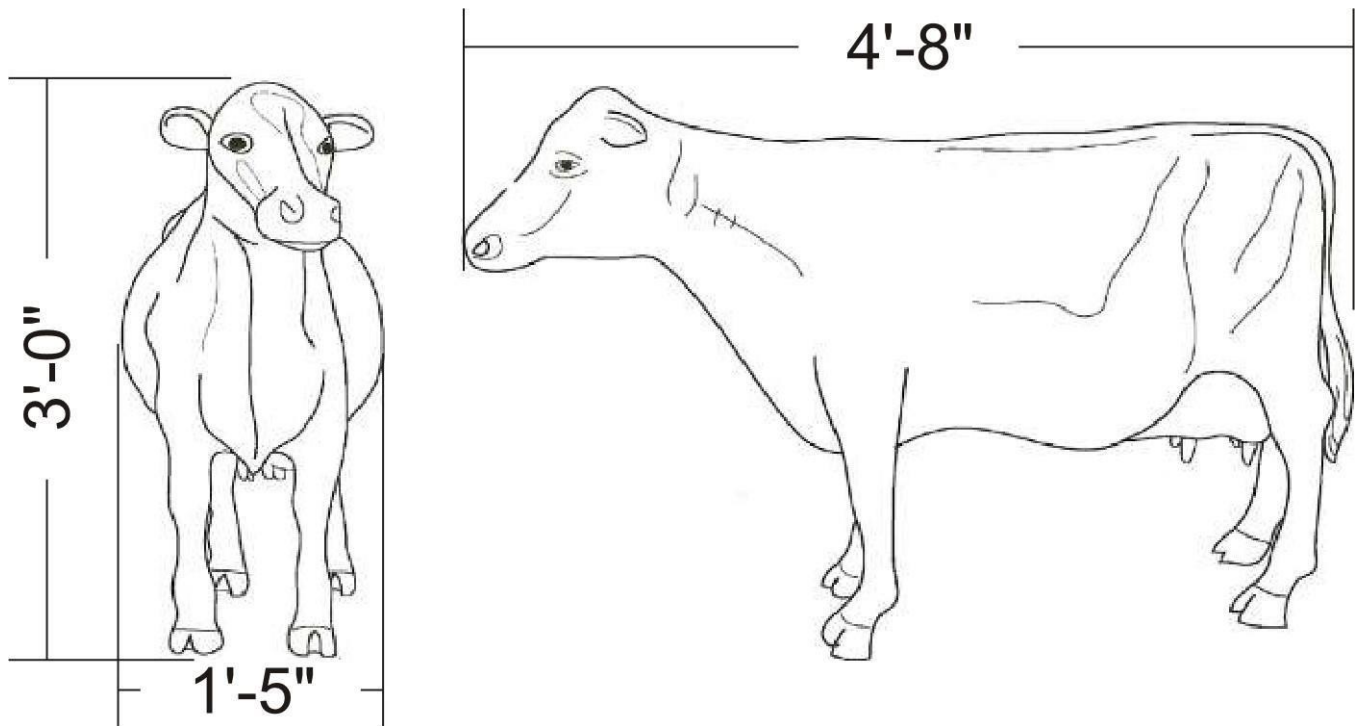

Cow, 3' High

#7002

Approximate Weight 35 lbs.

Features

- All fiberglass construction Gently rounded edges
- Hollow body
- Permanent mounting points for easy installation